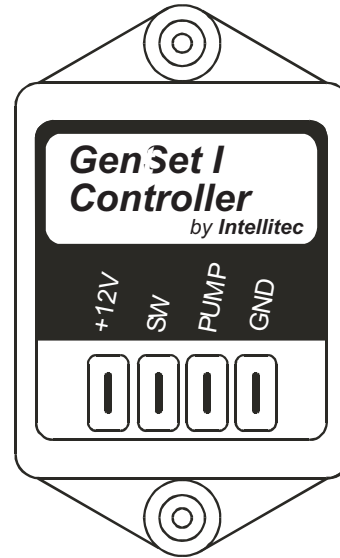

Monoplex™ System

Intellitec's Monoplex™ System -
"The one wire solution". These components bring simplification and increased function to the complicated wiring structure to RVs and boats.

Monoplex
Single Switch