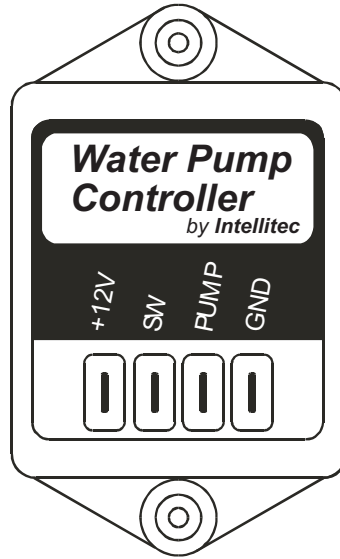

Monoplex™ System

Intellitec's Monoplex™ System -
"The one wire solution". These components bring simplification and increased function to the complicated wiring structure to RVs and boats.

Monoplex
Single Switch