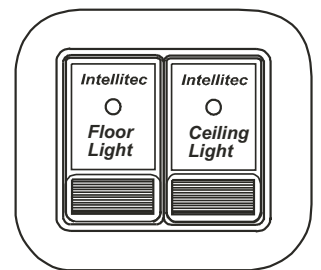

Monoplex™ System

Intellitec's Monoplex™ System -
"The one wire solution". These components bring simplification and increased function to the complicated wiring structure to RVs and boats.

Monoplex
Single Switch