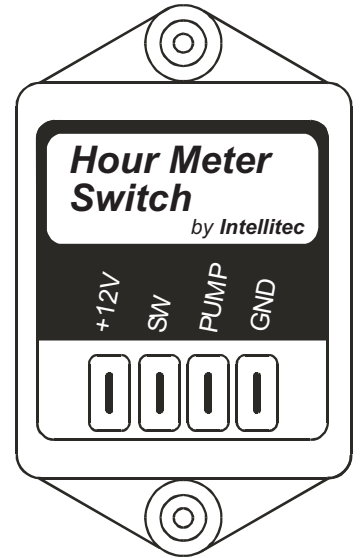

Monoplex™ System

Intellitec's Monoplex™ System -
"The one wire solution". These components bring simplification and increased function to the complicated wiring structure to RVs and boats.

Monoplex
Single Switch