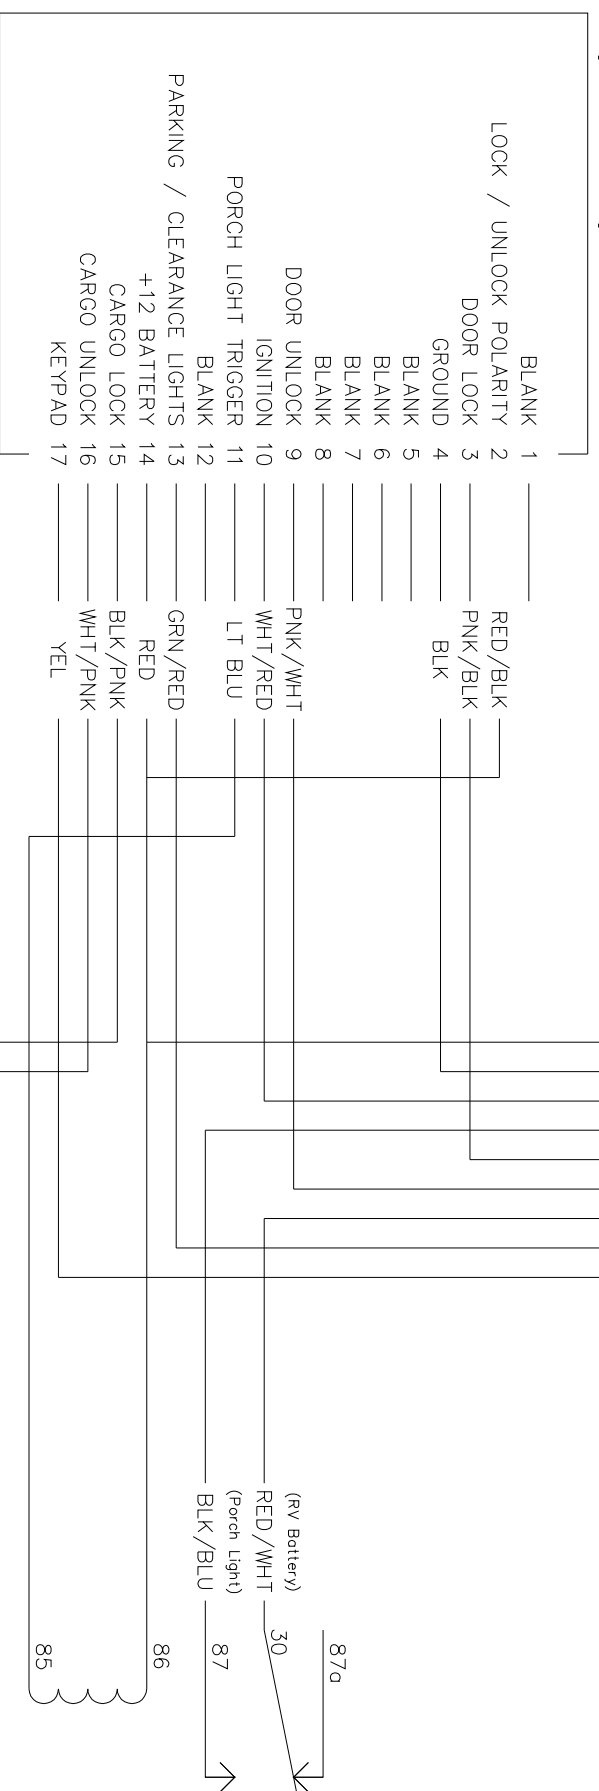

Keyless Entry Control Box

2 Pin Connector